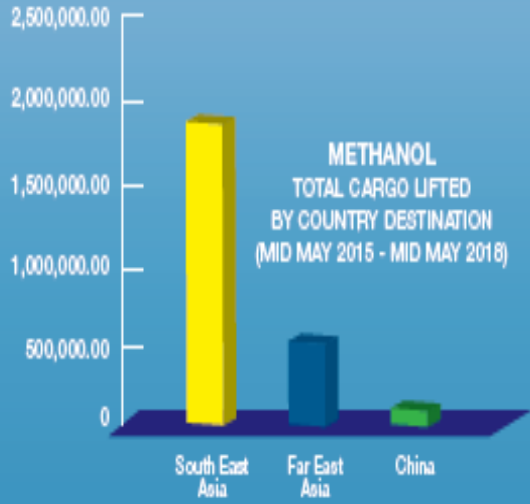

TOTAL CARGO LIFTED (MID 2015- MID 2018)
METHANOL

TOTAL CARGO LIFTED (MID 2015- MID 2018)
MTBE

TOTAL CARGO LIFTED (MID 2015- MID 2018)
PX

TOTAL CARGO LIFTED BY DESTINATION / REGION - MID 2015 - MID 2018

■ South East Asia
 ■ Far East Asia
 ■ China